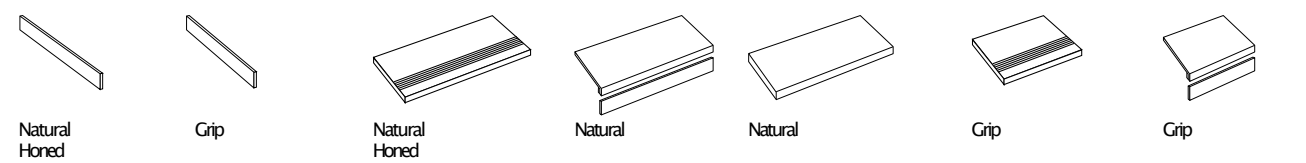

# SECRET STONE

TIMELESS BEAUTY

MYSTERY WHITE

PRECIOUS BEIGE

SHADOW GREY

14MM  
COTTONESTE  
14mm  
RETTIFICATO  
RECTIFIED

FORMATI  
SIZES

NATURAL HONED GRIP

90x90 cm 36"x36"  
60x120 cm 24"x48"  
60x60 cm 24"x24"  
30x60 cm 12"x24"

Natural Honed  
Natural Honed  
Natural Honed Grip  
Natural Honed Grip

PEZZI SPECIALI  
SPECIAL PIECES

90x7,2 cm 36"x2 7/8"  
60x7,2 cm 24"x2 7/8"  
120x34 cm 48"x13 3/8"  
120x34x4,5 cm 48"x13 3/8"x1 3/8"  
120x34x4,5 cm 48"x13 3/8"x1 3/8"  
60x34 cm 24"x13 3/8"  
60x34x4,5 cm 24"x13 3/8"x1 3/8"

Natural Honed  
Grip  
Natural Honed  
Natural  
Natural  
Grip  
Grip

20 mm  
RETTIFICATO  
RECTIFIED

FORMATI  
SIZES

BOCCIARDATA

PEZZI SPECIALI  
SPECIAL PIECES

90x90 cm 36"x36"  
60x120 cm 24"x48"

Bocciardata  
Bocciardata