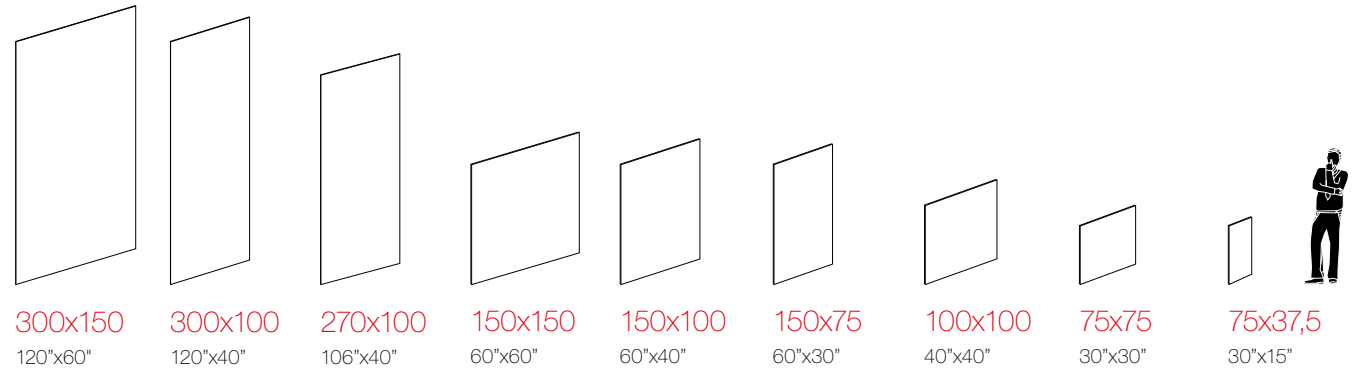

Marmi
inspiration

BLACK MARQUINIA	LU	L315338MF6	-	L2710338MF6	L150338MF6	-	L175338MF6	L100338MF6	L75338MF6	L737338MF6
	SY	SY315338MF6	-	SY2710338MF6	SY150338MF6	-	SY175338MF6	SY100338MF6	SY75338MF6	SY737338MF6
AZUL MACAUBAS	LU	L315359MF6	-	-	L150359MF6	-	L175359MF6	-	L75359MF6	L737359MF6
	SY	SY315359MF6	-	-	SY150359MF6	-	SY175359MF6	-	SY75359MF6	SY737359MF6
AMAZONITE	LU	L315446MF6	-	-	L150446MF6	-	L175446MF6	-	L75446MF6	L737446MF6
CONNERMARBLE IRISH	LU	L315487MF6	-	-	L150487MF6	-	L175487MF6	-	L75487MF6	L737487MF6
VERDE PERSIA	LU	L315488MF6	-	-	L150488MF6	-	L175488MF6	-	L75488MF6	L737488MF6
AOSTA GREEN MARBLE	LU	L315486MF6	-	-	L150486MF6	-	L175486MF6	-	L75486MF6	L737486MF6
	PL	P315486MF6	-	-	P150486MF6	-	P175486MF6	-	P75486MF6	P737486MF6

Preciosity Slabs
inspiration

AGATA ATENE	LU	L315448MF6	-	-	-	-	-	-	-	-
AGATA BLU	LU	L315449MF6	-	-	-	-	-	-	-	-
AGATA BLACK	LU	L315447MF6	-	-	-	-	-	-	-	-
GEMSTONE GEM PEARL	LU	L315372MF6	-	-	L150372MF6	-	L175372MF6	-	L75372MF6	L737372MF6
GEMSTONE GEM VIOLET	LU	L315374MF6	-	-	L150374MF6	-	L175374MF6	-	L75374MF6	L737374MF6
GEMSTONE GEM ROSE	LU	L315373MF6	-	-	L150373MF6	-	L175373MF6	-	L75373MF6	L737373MF6