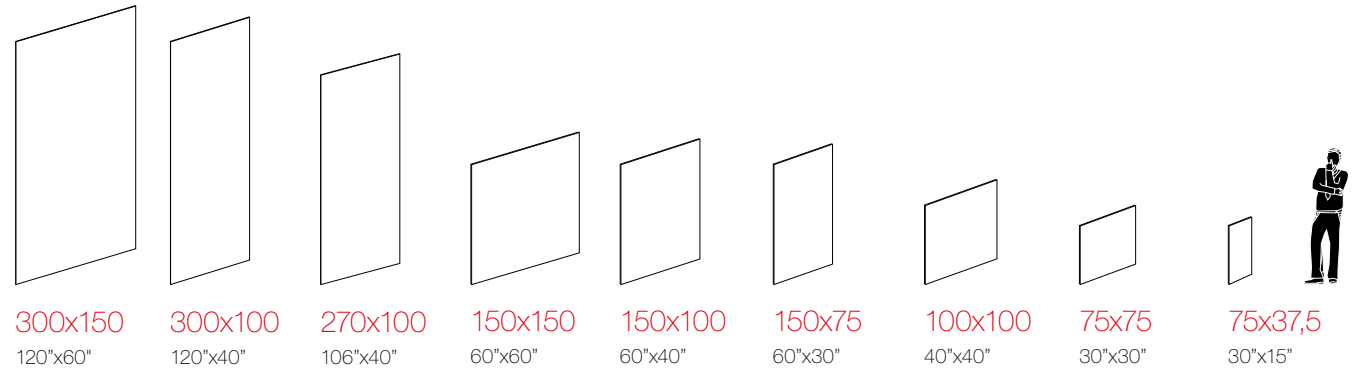

Design
inspiration

AVENUE IVORY*	N	-	HI310023XL	-	-	HI1510023XL	-	HI100023XL	-	-
AVENUE SILVER*	N	-	HI310024XL	-	-	HI1510024XL	-	HI100024XL	-	-
AVENUE PLUMB*	N	-	HI310025XL	-	-	HI1510025XL	-	HI100025XL	-	-
AVENUE AMBER*	N	-	HI310026XL	-	-	HI1510026XL	-	HI100026XL	-	-
CHROMOCODE 3D TITANIUM WHITE	LU	L315240MF6	L310240MF6		L150240MF6	L1510240MF6	L175240MF6	L100240MF6	L757240MF6	L737240MF6
	N	P315240MF6	P310240MF6		P150240MF6	P1510240MF6	P175240MF6	P100240MF6	P757240MF6	P737240MF6
CHROMOCODE 3D IVORY BLACK	LU	L315247MF6	L310247MF6		L150247MF6	L1510247MF6	L175247MF6	L100247MF6	L757247MF6	L737247MF6
	N	P315247MF6	P310247MF6		P150247MF6	P1510247MF6	P175247MF6	P100247MF6	P757247MF6	P737247MF6
WALK ON SNOW	N R10	P315343MF6	P310343MF6		P150343MF6	P1510343MF6	P175343MF6	P100343MF6	P75343MF6	P737343MF6
WALK ON SAND	N R10	P315352MF6	P310352MF6		P150352MF6	P1510352MF6	P175352MF6	P100352MF6	P75352MF6	P737352MF6
WALK ON HAZEL	N R10	P315346MF6	P310346MF6		P150346MF6	P1510346MF6	P175346MF6	P100346MF6	P75346MF6	P737346MF6
WALK ON SILVER	N R10	P315344MF6	P310344MF6		P150344MF6	P1510344MF6	P175344MF6	P100344MF6	P75344MF6	P737344MF6
WALK ON DUSK	N R10	P315345MF6	P310345MF6		P150345MF6	P1510345MF6	P175345MF6	P100345MF6	P75345MF6	P737345MF6

* HI-LITE COLLECTION IRIS CERAMICA