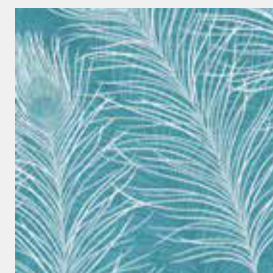

ZEN

VENICE

COLOR BALLET

JUNGLE

DREAM

PRINTEMPS

FOLIAGE

PLUME

FLEUR

DAMASK

FORMATI -SIZES
Spessore -Thickness 3,5 mm

100x300 cm
39"x118"

ESCLUSI -EXCEPT: DAMASK, FLEUR, PLUME

50x100 cm
19 1/2"x39"

SOLO -ONLY: BLANC,
FOLIAGE,
PRINTEMPS, BOTANY, DAMASK,
FLEUR, PLUME

NOTE