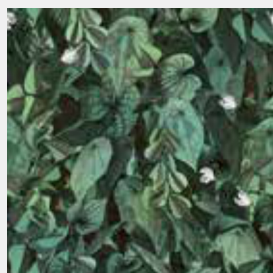

ZEN

VENICE

COLOR BALLET

JUNGLE

DREAM

PRINTEMPS

FOLIAGE

PLUME