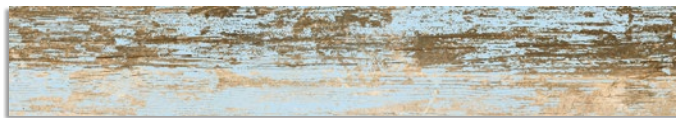

14,4x89,3 cm. 5.7x35.2 inches

BUNKER

Faro-R Ceniza
G.193

Faro-R Tierra
G.193

Yugo-R Cielo
G.193

Yugo-R Mar
G.193

Yugo-R Volcán
G.193

Yugo-R Albero
G.193