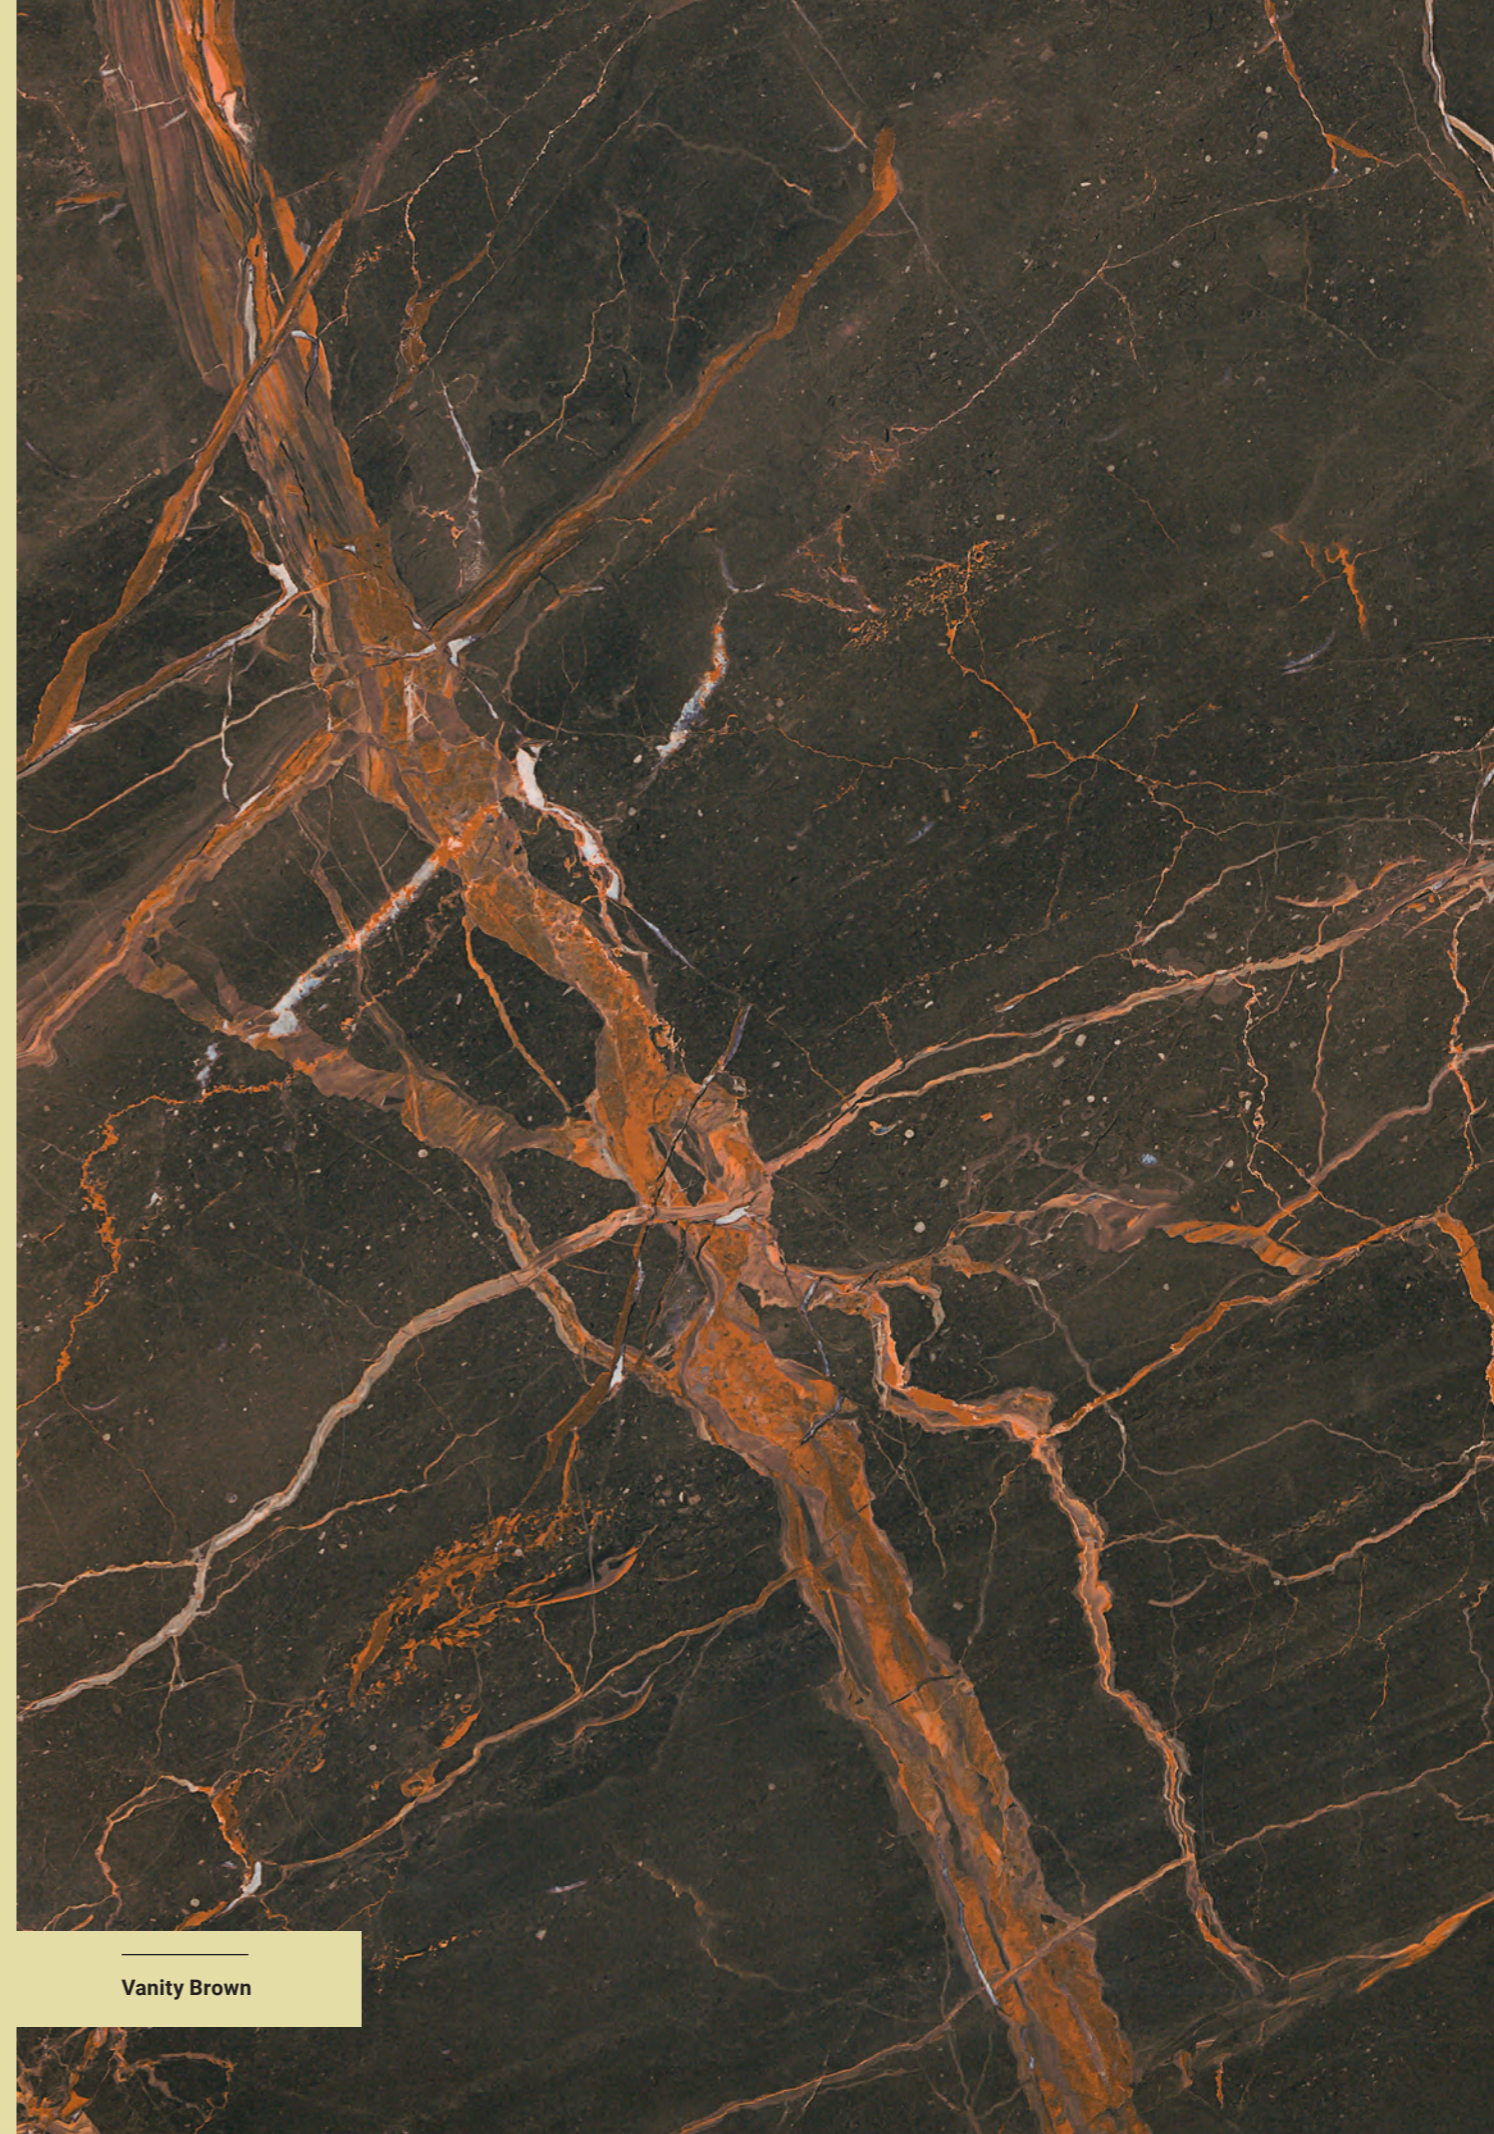

Vanity — Porcesshine

Vanity White 120x120

# Vanity

Vanity White

Vanity Black

Vanity Brown

Vanity Grey

Vanity Pearl

Vanity Black 120x120

**Piezas complementarias**  
Complementary Tiles / Pièces Complémentaires