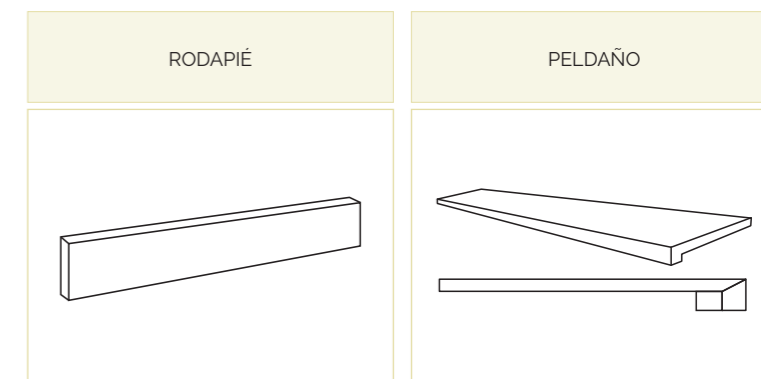

Vanity — Porcesshine

Vanity White 120x120

# Vanity

Vanity White

Vanity Black

Vanity Brown

Vanity Grey

Vanity Pearl

Vanity Black 120x120

**Piezas complementarias**  
Complementary Tiles / Pièces Complémentaires

**Formatos / Formats**

Formato	Precio	Pz/cj	Pz/pl	M²/cj	M²/pl	Cj/pl	Kg/cj	Kg/Total	
60x120	PS-311	2	64	1,44	46,08	32	35	1145	
120x120	PS-417	1	36	1,44	51,84	36	38,4	1422,4	
Porcesshine		60x120 / 120x120 23.62"x47.24" / 47.24"x47.24"							